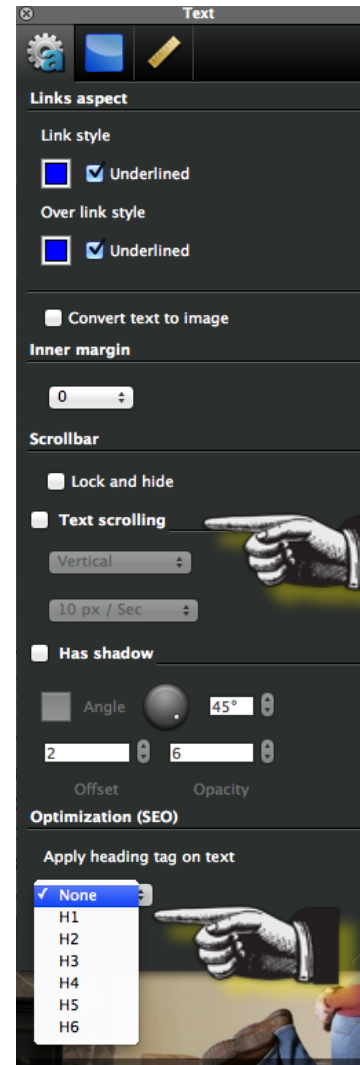

Option to convert Text to Image:

Scrolling text option (auto scroll):

Text SEO:

The ability to add H-tags directly to the selected text

understand the pride you take in the place you call home, and the value of a neighborhood where you feel happy and safe.

Victory Homes has hand selected master-planned those who invest not just in a home, but a way construction, and lushly landscaped settings are first home or investing in a dream home, Victory Homes offers exceptional choices that deliver on every important

Text boxes that allow for scrolling for large blocks of text

Washington for poor plans, sound you're buying a